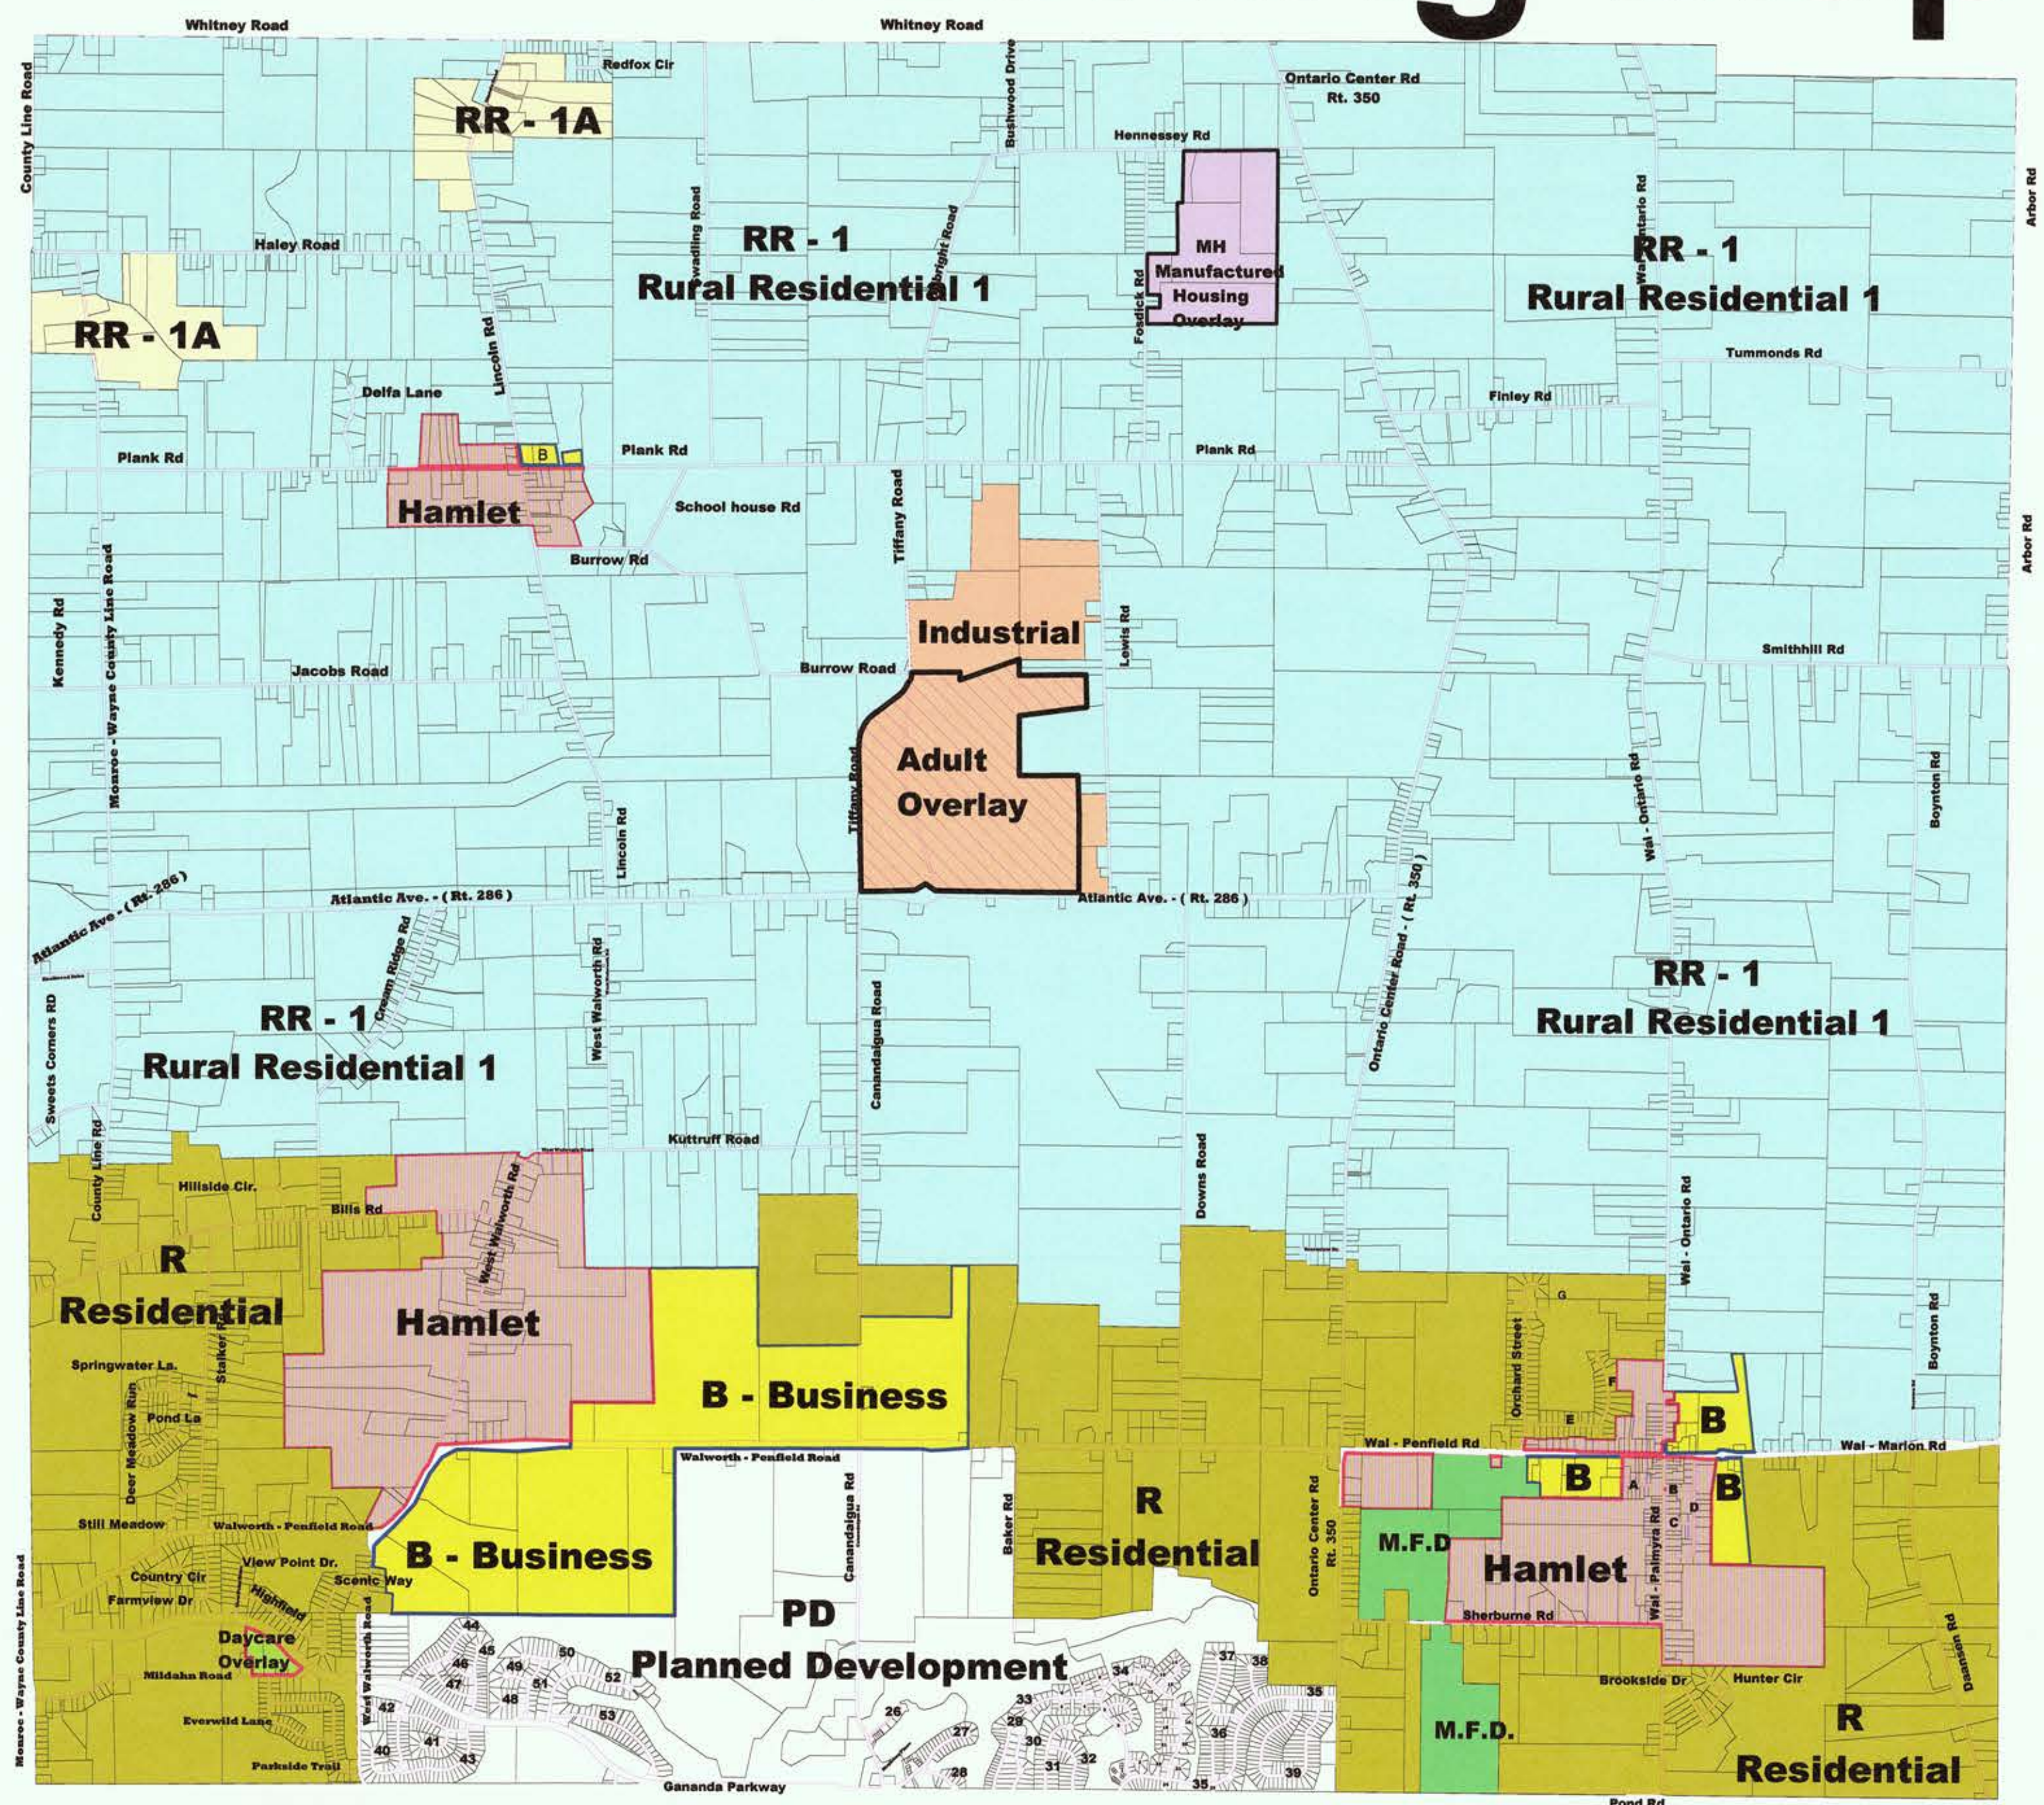

Town of Walworth Zoning Map

Adopted 8-17-2000
 Amended 1-17-2002
 Amended 3-20-2003
 Amended 9-04-2003
 Amended 1-05-2005
 Amended 9-06-2007
 Amended 7-01-2010
 Amended 5-01-2014
 Amended 7-21-2016

- PD District: - Planned Development
- Daycare Center Overlay District
- RR - 1A District: Single Family Residential - 2 acre
- R - District: Single Family Residential - .5 acre
- M - Manufactured Housing Park Overlay
- M.F.D Municipal Facilities District
- Adult Use Business Overlay District
- RR - 1 District: Single Family Residential - 1 acre
- Industrial District: General Industrial
- Hamlet District: Multifamily / Neighborhood Business
- B - District: General Business / Office Research